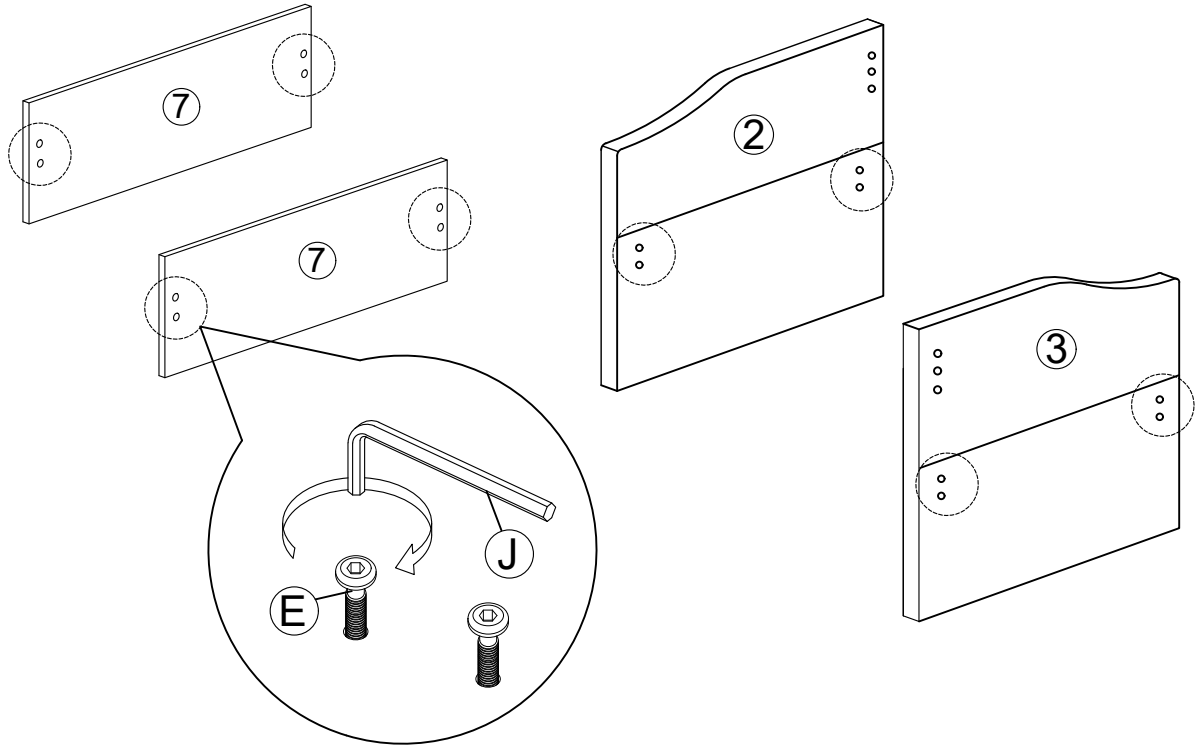

Assembly Instruction

Model : MANSI TWIN DAYBED

Hardware List			
No.	SHAPE	DESCRIPTION	Qty.
A		M4x25mm Screw	24Pcs
B		M4x45mm Screw	20Pcs
C		M3.5x16mm Screw	32Pcs
D		JCBC M6x35mm	6Pcs
E		JCBB M8x16mm	16Pcs
F		Caster	8Pcs
G		Dowel 8X25	16Pcs
H		Plastic Leg	4Pcs
I		L Key M4	1Pcs
J		L Key M5	1Pcs
K		Flat Washer M6 x 19	6Pcs

Part List		
No.	Part Name	Qty.
1	Head Board	1Pcs
2&3	Side Board	2Pcs
4&5	Side Rail	2Pcs
6	LVL Slats	12Pcs
7	Drawer Front Panel	2Pcs
8 & 9	Drawer Side Panel	4Pcs
10	Drawer End Panel	2Pcs
11	Drawer Base Panel	2Pcs

Part List

Assembly Instruction

Step 1

Step 2

Assembly Instruction

Step 3

x 2

Step 4