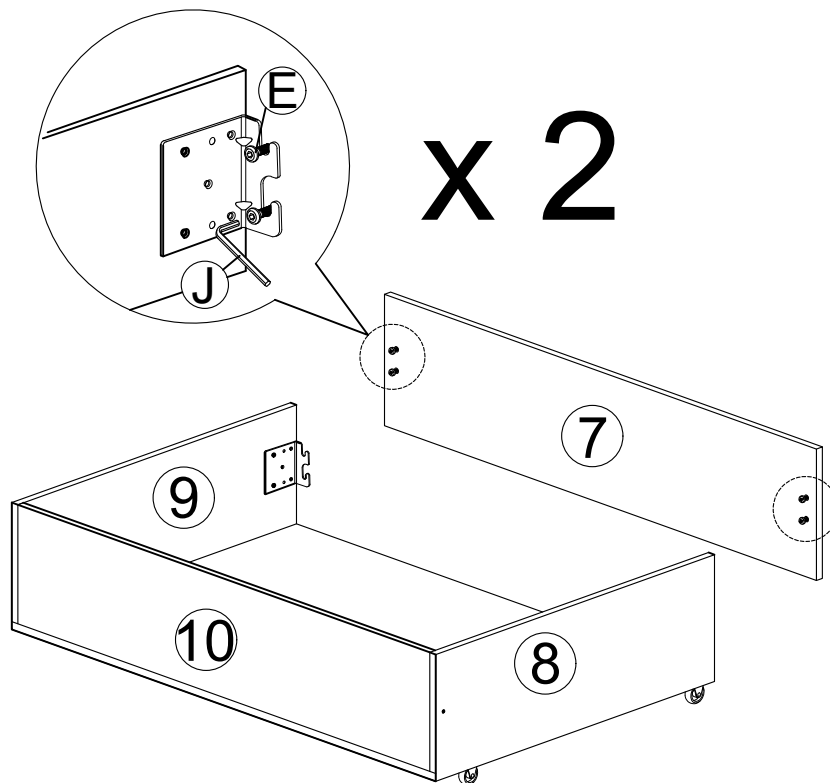

Assembly Instruction

Step 5

Step 6