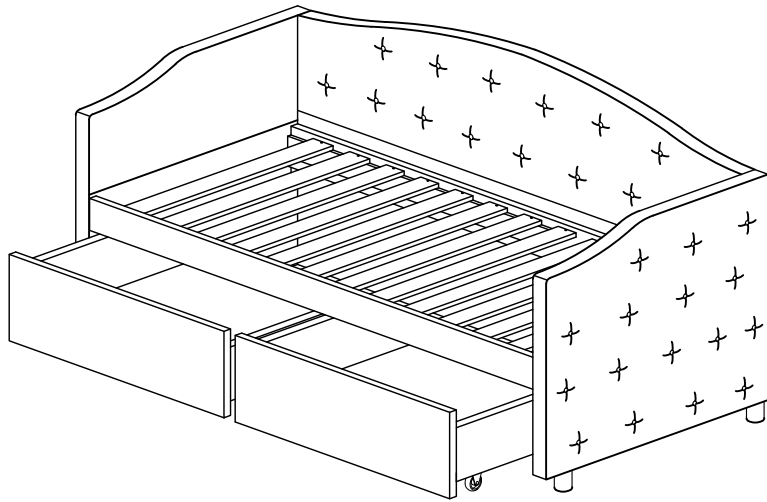

Assembly Instruction

Model : MANSI TWIN DAYBED

Hardware List			
No.	SHAPE	DESCRIPTION	Qty.
A		M4x25mm Screw	24Pcs
B		M4x45mm Screw	20Pcs
C		M3.5x16mm Screw	32Pcs
D		JCBC M6x35mm	6Pcs
E		JCBB M8x16mm	16Pcs
F		Caster	8Pcs
G		Dowel 8X25	16Pcs
H		Plastic Leg	4Pcs
I		L Key M4	1Pcs
J		L Key M5	1Pcs
K		Flat Washer M6 x 19	6Pcs

Part List		
No.	Part Name	Qty.
1	Head Board	1Pcs
2&3	Side Board	2Pcs
4&5	Side Rail	2Pcs
6	LVL Slats	12Pcs
7	Drawer Front Panel	2Pcs
8 & 9	Drawer Side Panel	4Pcs
10	Drawer End Panel	2Pcs
11	Drawer Base Panel	2Pcs