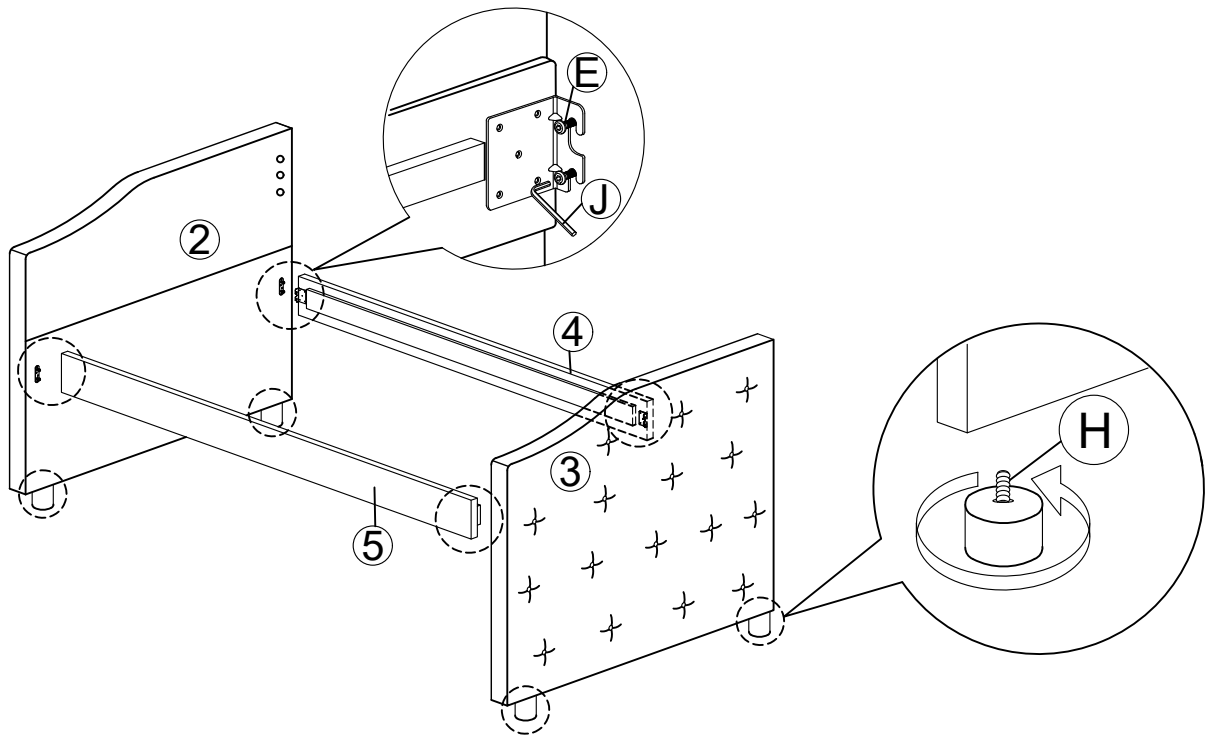

Assembly Instruction

Model : MANSI TWIN DAYBED

Hardware List			
No.	SHAPE	DESCRIPTION	Qty.
A		M4x25mm Screw	24Pcs
B		M4x45mm Screw	20Pcs
C		M3.5x16mm Screw	32Pcs
D		JCBC M6x35mm	6Pcs
E		JCBB M8x16mm	16Pcs
F		Caster	8Pcs
G		Dowel 8X25	16Pcs
H		Plastic Leg	4Pcs
I		L Key M4	1Pcs
J		L Key M5	1Pcs
K		Flat Washer M6 x 19	6Pcs

Part List

Assembly Instruction

Step 1

Step 2

Assembly Instruction

Step 3

x 2

Step 4

Assembly Instruction

Step 5

Step 6

Assembly Instruction

Step 7

Step 8

Assembly Instruction

Step 9