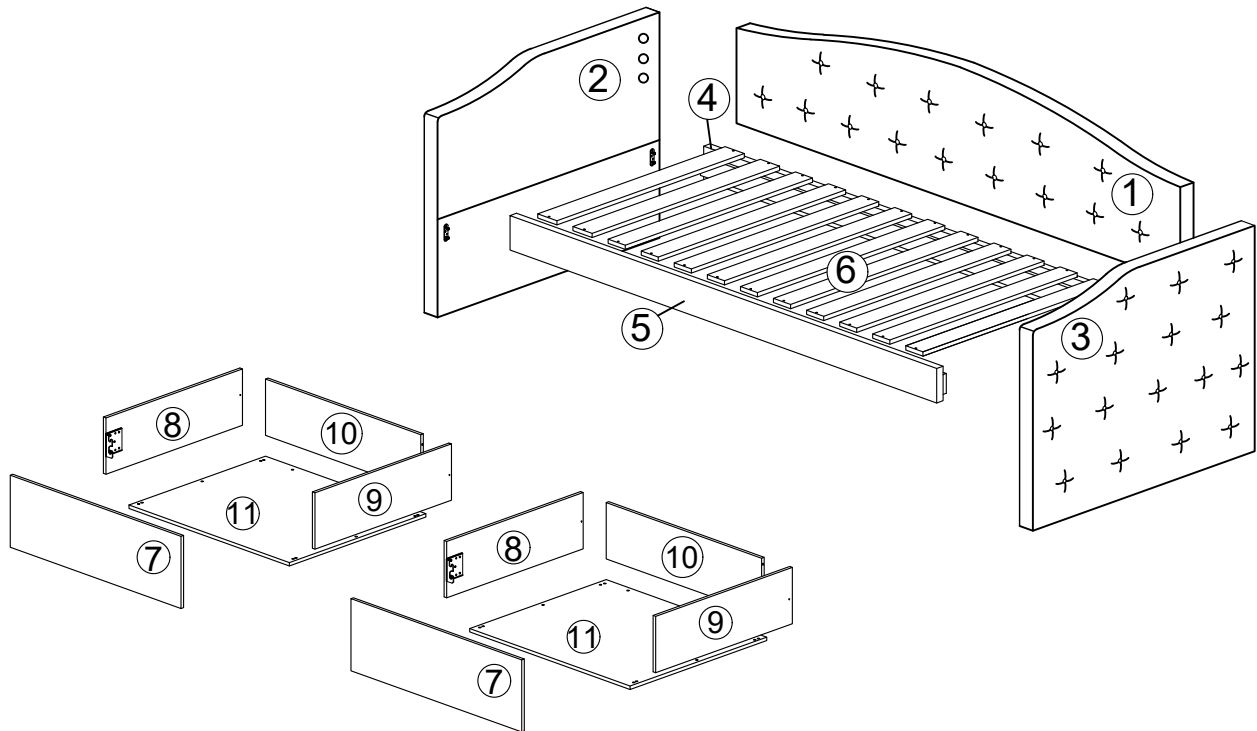

Assembly Instruction

Model : MANSI TWIN DAYBED

Hardware List			
No.	SHAPE	DESCRIPTION	Qty.
A		M4x25mm Screw	24Pcs
B		M4x45mm Screw	20Pcs
C		M3.5x16mm Screw	32Pcs
D		JCBC M6x35mm	6Pcs
E		JCBB M8x16mm	16Pcs
F		Caster	8Pcs
G		Dowel 8X25	16Pcs
H		Plastic Leg	4Pcs
I		L Key M4	1Pcs
J		L Key M5	1Pcs
K		Flat Washer M6 x 19	6Pcs

Part List		
No.	Part Name	Qty.
1	Head Board	1Pcs
2&3	Side Board	2Pcs
4&5	Side Rail	2Pcs
6	LVL Slats	12Pcs
7	Drawer Front Panel	2Pcs
8 & 9	Drawer Side Panel	4Pcs
10	Drawer End Panel	2Pcs
11	Drawer Base Panel	2Pcs

Part List

Assembly Instruction

Step 1

Step 2

Assembly Instruction

Step 3

x 2

Step 4