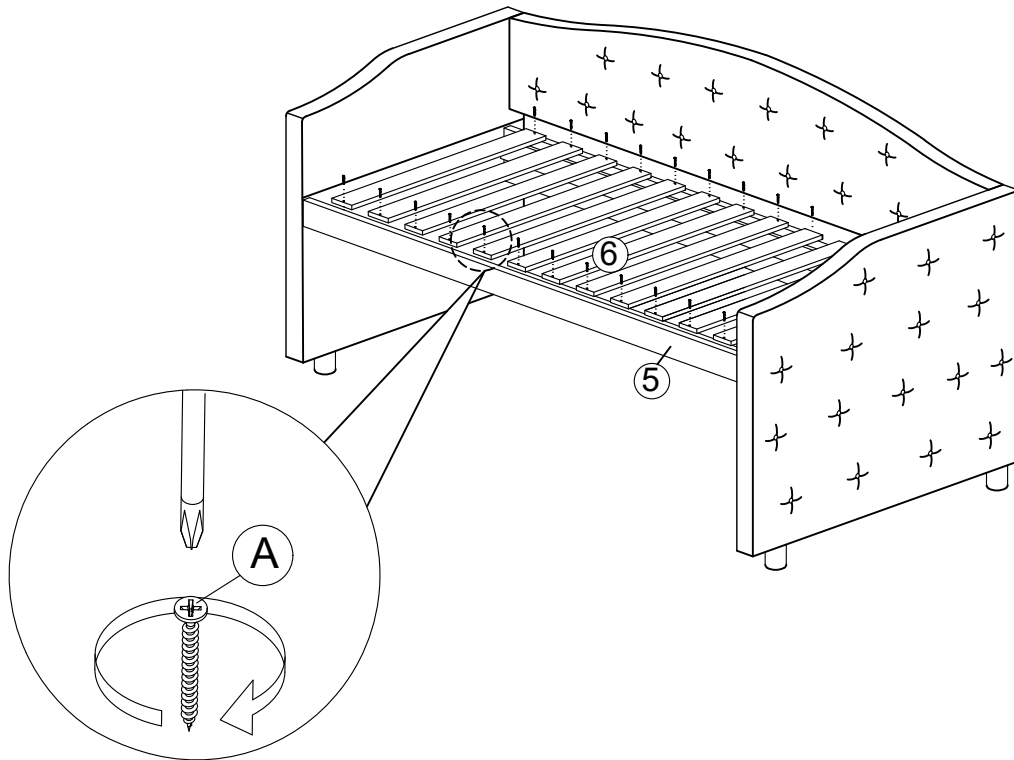

Assembly Instruction

Model : MANSI TWIN DAYBED

Hardware List			
No.	SHAPE	DESCRIPTION	Qty.
A		M4x25mm Screw	24Pcs
B		M4x45mm Screw	20Pcs
C		M3.5x16mm Screw	32Pcs
D		JCBC M6x35mm	6Pcs
E		JCBB M8x16mm	16Pcs
F		Caster	8Pcs
G		Dowel 8X25	16Pcs
H		Plastic Leg	4Pcs
I		L Key M4	1Pcs
J		L Key M5	1Pcs
K		Flat Washer M6 x 19	6Pcs

Part List

Assembly Instruction

Step 1

Step 2

Assembly Instruction

Step 3

x 2

Step 4

Assembly Instruction

Step 5

Step 6

Assembly Instruction

Step 7

Step 8

Assembly Instruction

Step 9

Step 10