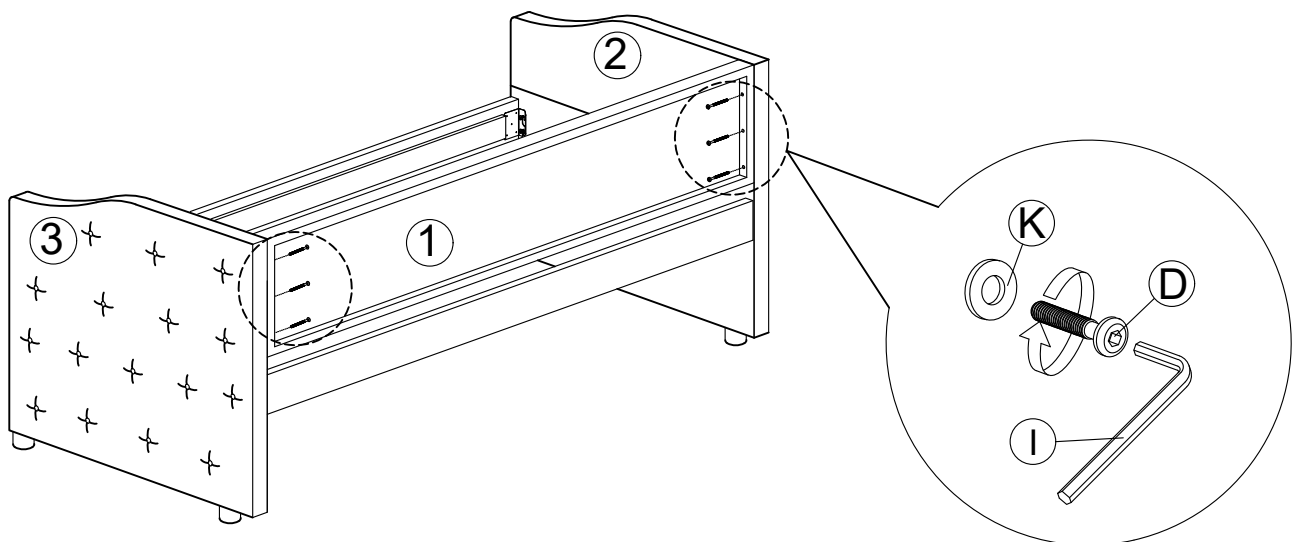

Assembly Instruction

Model : MANSI TWIN DAYBED

Hardware List			
No.	SHAPE	DESCRIPTION	Qty.
A		M4x25mm Screw	24Pcs
B		M4x45mm Screw	20Pcs
C		M3.5x16mm Screw	32Pcs
D		JCBC M6x35mm	6Pcs
E		JCBB M8x16mm	16Pcs
F		Caster	8Pcs
G		Dowel 8X25	16Pcs
H		Plastic Leg	4Pcs
I		L Key M4	1Pcs
J		L Key M5	1Pcs
K		Flat Washer M6 x 19	6Pcs

Part List

Assembly Instruction

Step 1

Step 2

Assembly Instruction

Step 3

x 2

Step 4

Assembly Instruction

Step 5

Step 6

Assembly Instruction

Step 7

Step 8

Assembly Instruction

Step 9