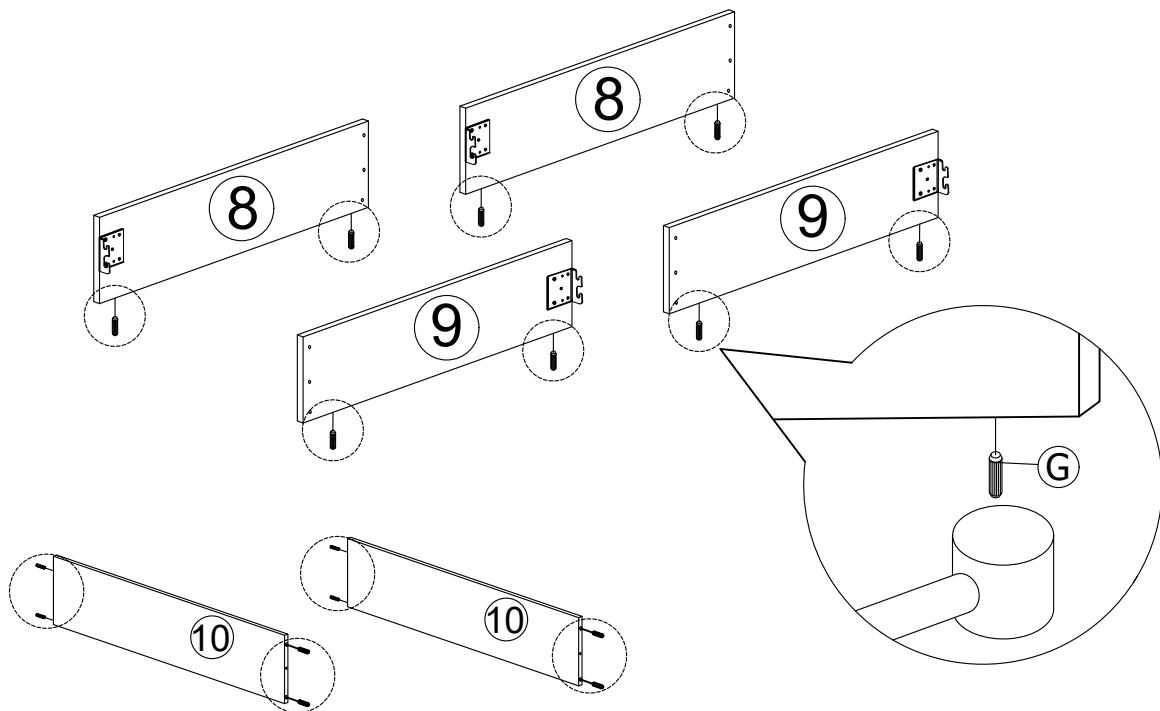

Assembly Instruction

Model : MANSI TWIN DAYBED

Hardware List			
No.	SHAPE	DESCRIPTION	Qty.
A		M4x25mm Screw	24Pcs
B		M4x45mm Screw	20Pcs
C		M3.5x16mm Screw	32Pcs
D		JCBC M6x35mm	6Pcs
E		JCBB M8x16mm	16Pcs
F		Caster	8Pcs
G		Dowel 8X25	16Pcs
H		Plastic Leg	4Pcs
I		L Key M4	1Pcs
J		L Key M5	1Pcs
K		Flat Washer M6 x 19	6Pcs

Part List		
No.	Part Name	Qty.
1	Head Board	1Pcs
2&3	Side Board	2Pcs
4&5	Side Rail	2Pcs
6	LVL Slats	12Pcs
7	Drawer Front Panel	2Pcs
8 & 9	Drawer Side Panel	4Pcs
10	Drawer End Panel	2Pcs
11	Drawer Base Panel	2Pcs

Part List

Assembly Instruction

Step 1

Step 2

Assembly Instruction

Step 3

x 2

Step 4